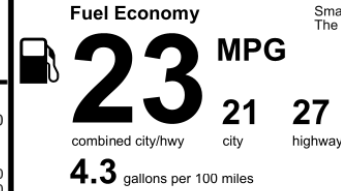

COMFORT & CONVENIENCE

Remote Engine Start System w/ Dual-Zone
Intelligent Climate Control+++
Prima-Tex® Leatherette-Wrapped Seats
Heated Front Seats
TailorFit® Leatherette-Wrapped Steering Wheel
Wireless Charging Pad
Power Liftgate
Rear Door Alert
Connected Garage Door Opener+
ProPILOT Assist
Traffic Sign Recognition

AUDIO & INFOTAINMENT

NissanConnect®
NissanConnect® Services Powered By SiriusXM®+
Wireless Apple CarPlay®+
Wireless Android Auto™+
SiriusXM®+ w/ 360L+
12.3" Dual-screen Display
Wi-Fi Hotspot+

EXTERIOR

LED Headlights & Taillights
LED Daytime Running Lights

+See your Dealer for terms, conditions and limitations
++Optional Equipment Replaces Standard Where Applicable
+++Federal/State/Local Laws may apply. Review before using

Manufacturer's Suggested Retail Base Price:	$41,470.00
Options Included by Manufacturer	
Splash Guards	265.00
Carpeted Floor Mats, Cargo Mat, Seatback Protector & Cargo Blocks	530.00
DESTINATION CHARGES	1,495.00
Total*	$43,760.00

*Does not include dealer installed options and accessories, local taxes or license fees. This label has been applied pursuant to federal law. Do not remove prior to delivery to the ultimate purchaser.

EPA DOT Fuel Economy and Environment Gasoline Vehicle

Small SUVs range from 12 to 115 MPG. The best vehicle rates 146 MPGe.

You spend $2,000

more in fuel costs over 5 years compared to the average new vehicle.

Annual fuel cost $2,300