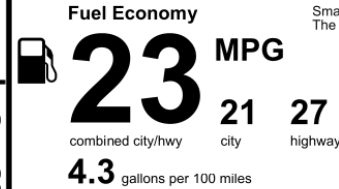

AUDIO & INFOTAINMENT
NissanConnect®
NissanConnect® Services Powered By SiriusXM®+
Wireless Apple CarPlay®+
Wireless Android Auto™+
SiriusXM®+ w/ 360L+
12.3" Dual-screen Display
Wi-Fi Hotspot+

EXTERIOR
LED Headlights & Taillights
LED Daytime Running Lights

+See your Dealer for terms, conditions and limitations
++Optional Equipment Replaces Standard Where Applicable
+++Federal/State/Local Laws may apply. Review before using

Manufacturer's Suggested Retail Base Price:	$41,670.00
Options Included by Manufacturer	
Splash Guards	265.00
Carpeted Floor Mats, Cargo Mat, Seatback Protector & Cargo Blocks	530.00
DESTINATION CHARGES	1,545.00
Total*	$44,010.00

*Does not include dealer installed options and accessories, local taxes or license fees. This label has been applied pursuant to federal law. Do not remove prior to delivery to the ultimate purchaser.

Warranty Booklet & owner publications available @ <https://www.nissanusa.com/owners/manuals-guides.html> or call 1-800-NISSAN-1

EPA DOT Fuel Economy and Environment Gasoline Vehicle

Small SUVs range from 14 to 138 MPG. The best vehicle rates 146 MPGe.

You spend $2,250
more in fuel costs over 5 years compared to the average new vehicle.

Annual fuel cost $2,150