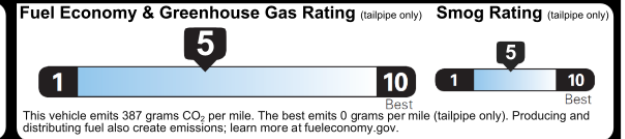

fuelconomy.gov

Calculate personalized estimates and compare vehicles

GOVERNMENT 5-STAR SAFETY RATINGS

Overall Vehicle Score ★★★★★

Based on the combined ratings of frontal, side and rollover. Should ONLY be compared to other vehicles of similar size and weight.

Frontal Crash Driver ★★★★★ Passenger ★★★

Based on the risk of injury in a frontal impact. Should ONLY be compared to other vehicles of similar size and weight.

Side Crash Front seat ★★★★★ Rear seat ★★★★★

Based on the risk of injury in a side impact.

Rollover ★★★★★

Star ratings range from 1 to 5 stars (★★★★★) with 5 being the highest.

Source: National Highway Traffic Safety Administration (NHTSA)

www.safercar.gov or 1-888-327-4236

PARTS CONTENT INFORMATION FOR VEHICLES IN THIS CARLINE:
U.S./CANADIAN PARTS CONTENT: 45%
MAJOR SOURCES OF FOREIGN PARTS CONTENT: MEXICO: 25%

NOTE: PARTS CONTENT DOES NOT INCLUDE FINAL ASSEMBLY, DISTRIBUTION, OR OTHER NON-PARTS COSTS.

FOR THIS VEHICLE:
FINAL ASSEMBLY POINT: SMYRNA, TN., USA
COUNTRY OF ORIGIN: ENGINE: JAPAN
TRANSMISSION: US

This Vehicle qualifies for Nissan's **Security+Plus Extended Protection Plan**

The only service agreement backed by Nissan Extended Services North America! Ask your dealer for details, or call 1-800-NISSAN-1 for more information

Dealer:
BRONX NISSAN
3660 BOSTON ROAD
BRONX, NY 10469

DROP SHIP:
BRONX NISSAN
3660 BOSTON ROAD
BRONX, NY 10469

VIN: 5N1AZ3BS4TC126144
MDL: 53016-126144 KH3-G
OPT: H-C03B92L92

EXT: SUPER BLACK
INT: GRAPHITE
EMS: 50 STATE EMISSIONS

Transport Method: TRUCK

20260424223609AS5972

**Not actual Monroney Label. Provided for informational purposes only. Vehicle features, pricing and other information subject to change, may vary from actual vehicle content and/or Monroney label description. While Nissan makes reasonable efforts to ensure accuracy of information, Nissan is not responsible for changes, errors or omissions. See actual vehicle and/or verify information in question with your Nissan dealer.