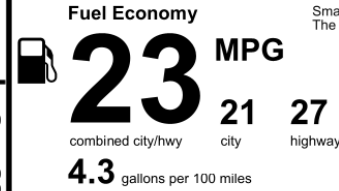

COMFORT & CONVENIENCE

Remote Engine Start System w/ Dual-Zone Intelligent Climate Control+++
Prima-Tex® Leatherette-Wrapped Seats
Heated Front Seats
TailorFit® Leatherette-Wrapped Steering Wheel
Wireless Charging Pad
Power Liftgate
Rear Door Alert
Connected Garage Door Opener+
ProPILOT Assist
Traffic Sign Recognition

AUDIO & INFOTAINMENT

NissanConnect®
NissanConnect® Services Powered By SiriusXM®+
Wireless Apple CarPlay®+
Wireless Android Auto™+
SiriusXM®+ w/ 360L+
12.3" Dual-screen Display
Wi-Fi Hotspot+

EXTERIOR

LED Headlights & Taillights
LED Daytime Running Lights

+See your Dealer for terms, conditions and limitations
++Optional Equipment Replaces Standard Where Applicable
+++Federal/State/Local Laws may apply. Review before using

Manufacturer's Suggested Retail Base Price:	$41,470.00
Options Included by Manufacturer	
Splash Guards	265.00
Carpeted Floor Mats, Cargo Mat, Seatback Protector & Cargo Blocks	530.00
DESTINATION CHARGES	1,495.00
Total*	$43,760.00

*Does not include dealer installed options and accessories, local taxes or license fees. This label has been applied pursuant to federal law. Do not remove prior to delivery to the ultimate purchaser.

EPA DOT Fuel Economy and Environment Gasoline Vehicle

Small SUVs range from 12 to 115 MPG. The best vehicle rates 146 MPGe.

You spend
$2,000

more in fuel costs over 5 years compared to the average new vehicle.

Annual fuel cost
$2,300