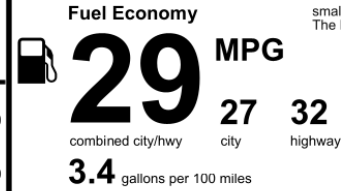

EXTERIOR

17" Alloy Wheels
Temporary Spare Tire
LED Low & High Beam Headlights
LED Daytime Running Lights
LED Taillights
Dual Power Heated Outside Mirrors

ROCK CREEK UNIQUE FEATURES ++

235/65R17 All-Terrain Tires
HD Intelligent Around View Monitor w/
Moving Object Detection & Off Road Mode
Hill Descent Control
Tubular Roof Rack
Unique Front Fascia & Grille
Rock Creek Badging
Prima-Tex Leatherette Heated Front Seats
w/ Contrast Stitch & Rock Creek logo
Cargo 12V Outlet

+See your Dealer for terms, conditions and limitations
++Optional Equipment Replaces Standard Where Applicable
+++Federal/State/Local laws may apply. Review before using

Manufacturer's Suggested Retail Base Price:	$33,990.00
Options Included by Manufacturer	
ROCK CREEK® Premium Package	800.00
Hands-free Power Liftgate++	
Reverse Tilt-Down Outside Mirrors	
Memory Driver Seat and Outside Mirrors	
4-way Power Passenger Seat	
Wireless Charging Pad	
Heated Steering Wheel	
Rock Creek All-Season Cargo Area Protector, Floor Liners & First Aid Kit	450.00
Splash Guards (Set of 4-Black)	260.00
DESTINATION CHARGES	1,545.00
Total	$37,045.00

Warranty Booklet & owner publications available @ <https://www.nissanusa.com/owners/manuals-guides.html> or call 1-800-NISSAN-1

EPA DOT Fuel Economy and Environment

Gasoline Vehicle