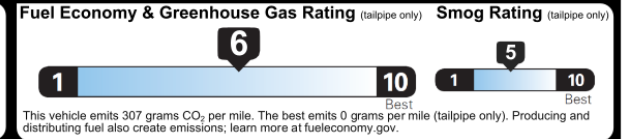

You save $0
in fuel costs over 5 years compared to the average new vehicle.

Annual fuel cost $1,700