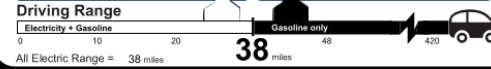

EPA DOT Fuel Economy and Environment

Plug-in Hybrid Vehicle
Electricity-Gasoline

Fuel Economy Standard SUV 4WD range from 12 to 115 MPGe. The best vehicle rates 146 MPGe.

Electricity + Gasoline
Charge Time: 7 hours (240V)
64 MPGe
0.0 gallons per 100 miles
52 kW-hrs per 100 miles
combined city/highway

Gasoline Only
26 MPG
3.8 gallons per 100 miles
combined city/highway

You save
$750
in fuel costs
over 5 years
compared to the
average new vehicle.

Annual fuel Cost
$1,550

Fuel Economy & Greenhouse Gas Rating (tailpipe only) Smog Rating (tailpipe only)