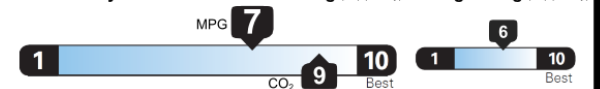

fuelconomy.gov

Calculate personalized estimates and compare vehicles

GOVERNMENT 5-STAR SAFETY RATINGS

Overall Vehicle Score Not Rated

Based on the combined ratings of frontal, side and rollover. Should ONLY be compared to other vehicles of similar size and weight.

Frontal Crash Driver Passenger Not Rated Not Rated

Based on the risk of injury in a frontal impact. Should ONLY be compared to other vehicles of similar size and weight.

Side Crash Front seat Rear seat Not Rated Not Rated

Based on the risk of injury in a side impact.

Rollover Not Rated

Star ratings range from 1 to 5 stars (★★★★★) with 5 being the highest.

Source: National Highway Traffic Safety Administration (NHTSA)

www.safercar.gov or 1-888-327-4236

PARTS CONTENT INFORMATION FOR VEHICLES IN THIS CARLINE:

U.S./CANADIAN PARTS CONTENT: 0%
MAJOR SOURCES OF FOREIGN PARTS CONTENT: JAPAN: 93%

NOTE: PARTS CONTENT DOES NOT INCLUDE FINAL ASSEMBLY, DISTRIBUTION, OR OTHER NON-PARTS COSTS.

FOR THIS VEHICLE:
FINAL ASSEMBLY POINT: ELIZABETH
COUNTRY OF ORIGIN: JAPAN
TRANSMISSION: JAPAN

This Vehicle qualifies for Nissan's

Security+Plus Extended Protection Plan

The only service agreement backed by Nissan Extended Services North America! Ask your dealer for details, or call 1-800-NISSAN-1 for more information

Dealer:
NISSAN 112 SALES CORP
2004 ROUTE 112
MEDFORD, NY 11763

DROP SHIP:
NISSAN 112 SALES CORP
1395 RTE 112
PORT JEFFERSON STATI, NY 11776

EXT: ROYAL RED
INT: BLACK
EMS: 50 STATE EMISSIONS

Transport Method: TRUCK

20260304131514R1214

*Does not include dealer installed options and accessories, local taxes or license fees. This label has been applied pursuant to federal law. Do not remove prior to delivery to the ultimate purchaser.

**Not actual Monroney Label. Provided for informational purposes only. Vehicle features, pricing and other information subject to change, may vary from actual vehicle content and/or Monroney label description. While Nissan makes reasonable efforts to ensure accuracy of information, Nissan is not responsible for changes, errors or omissions. See actual vehicle and/or verify information in question with your Nissan dealer.